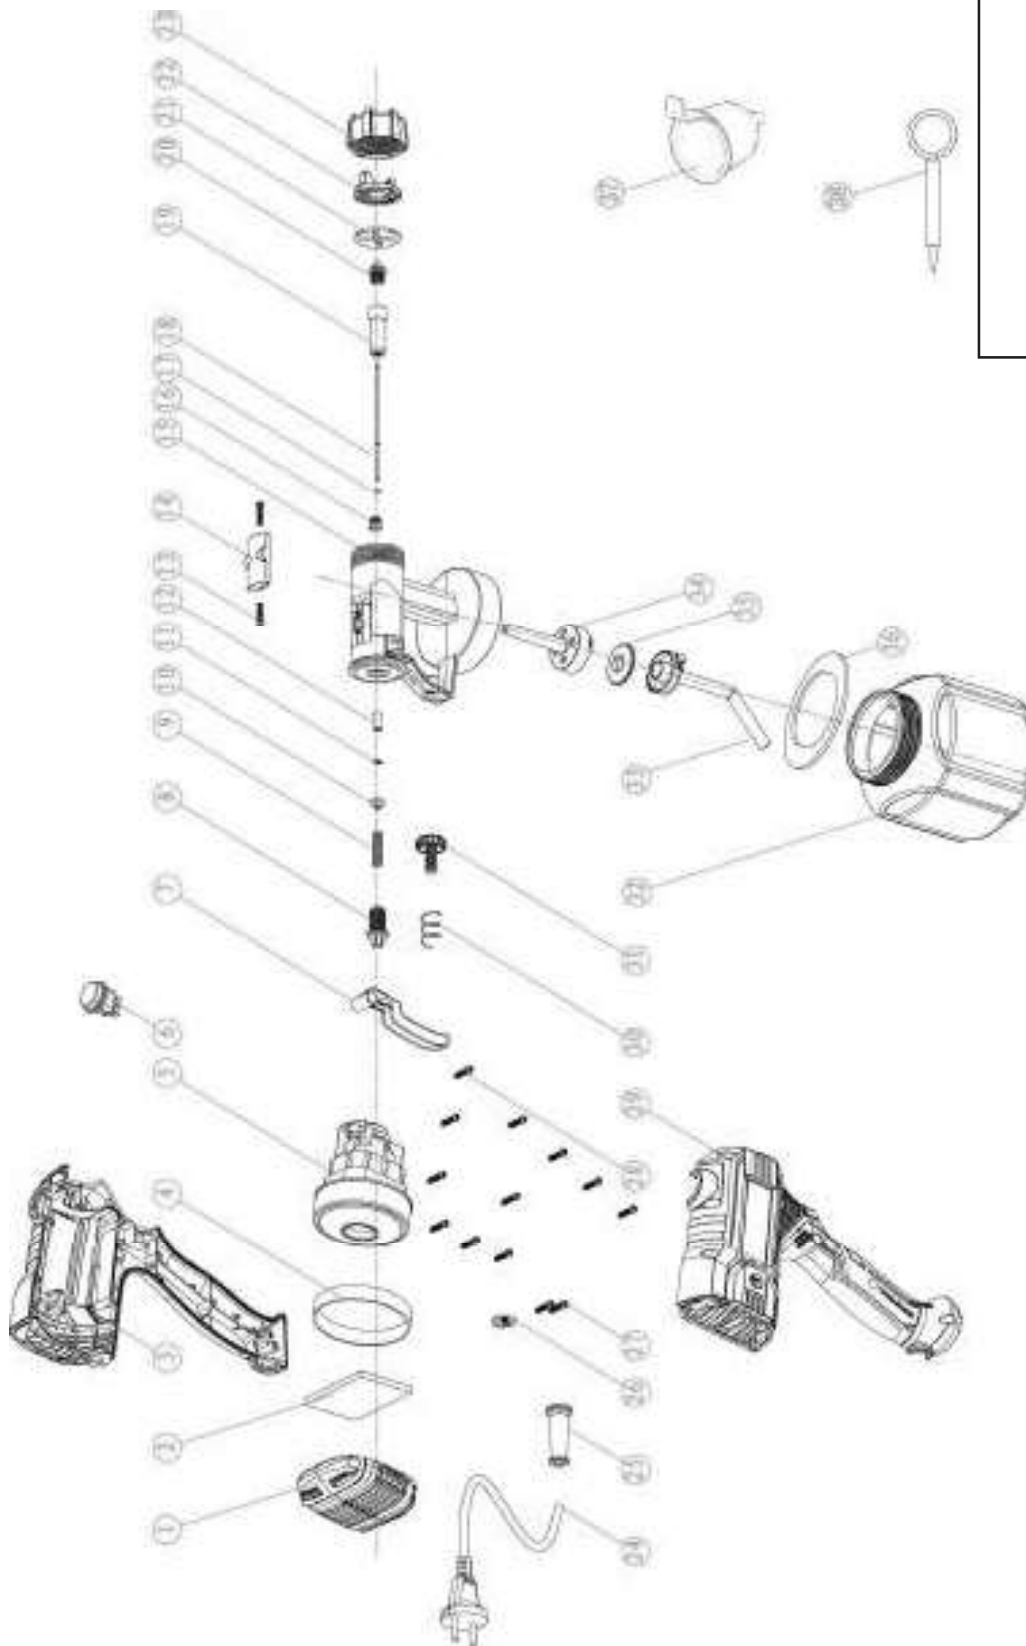

TT3506, UTT3506, TT3506-4, TT3506-6, TT3506-8, TT3506-9, TT3506S Exploded view

**TT3506,UTT3506,TT3506-4,TT3506-6,
TT3506-8,TT3506-9,TT3506S Spare part list**

No.	Exploding view	Qty
1	air inlet plate	1
2	filter spong	1
3	left shell	1
4	motor seal ring	1
5	motor	1
6	power swtich	1
7	trigger	1
8	spring retainer nut	1
9	thimble spring	1
10	spring retainer	1
11	E-type circlip (φ3)	1
12	thimble guide sleeve	1
13	Screws 3*8	1
14	trigger platen	2
15	rifle rack	1
16	copper nozzle nut	1
17	o ring	1
18	thimble	1
19	nozzle sets	1

No.	Exploding view	Qty
20	nozzle	1
21	tune fog board	1
22	spray plate	1
23	large nut	1
24	power cord	1
25	outlet jacket	1
26	pressure line board	1
27	screws 3*14	1
28	screws 4*14	2
29	right shell	11
30	knob spring	1
31	knob	1
32	plastic pots	1
33	under a straw	1
34	on a straw	1
35	straw seals	1
36	plastic pot ring	1
37	viscosity cup	1
38	cleaning needle	1